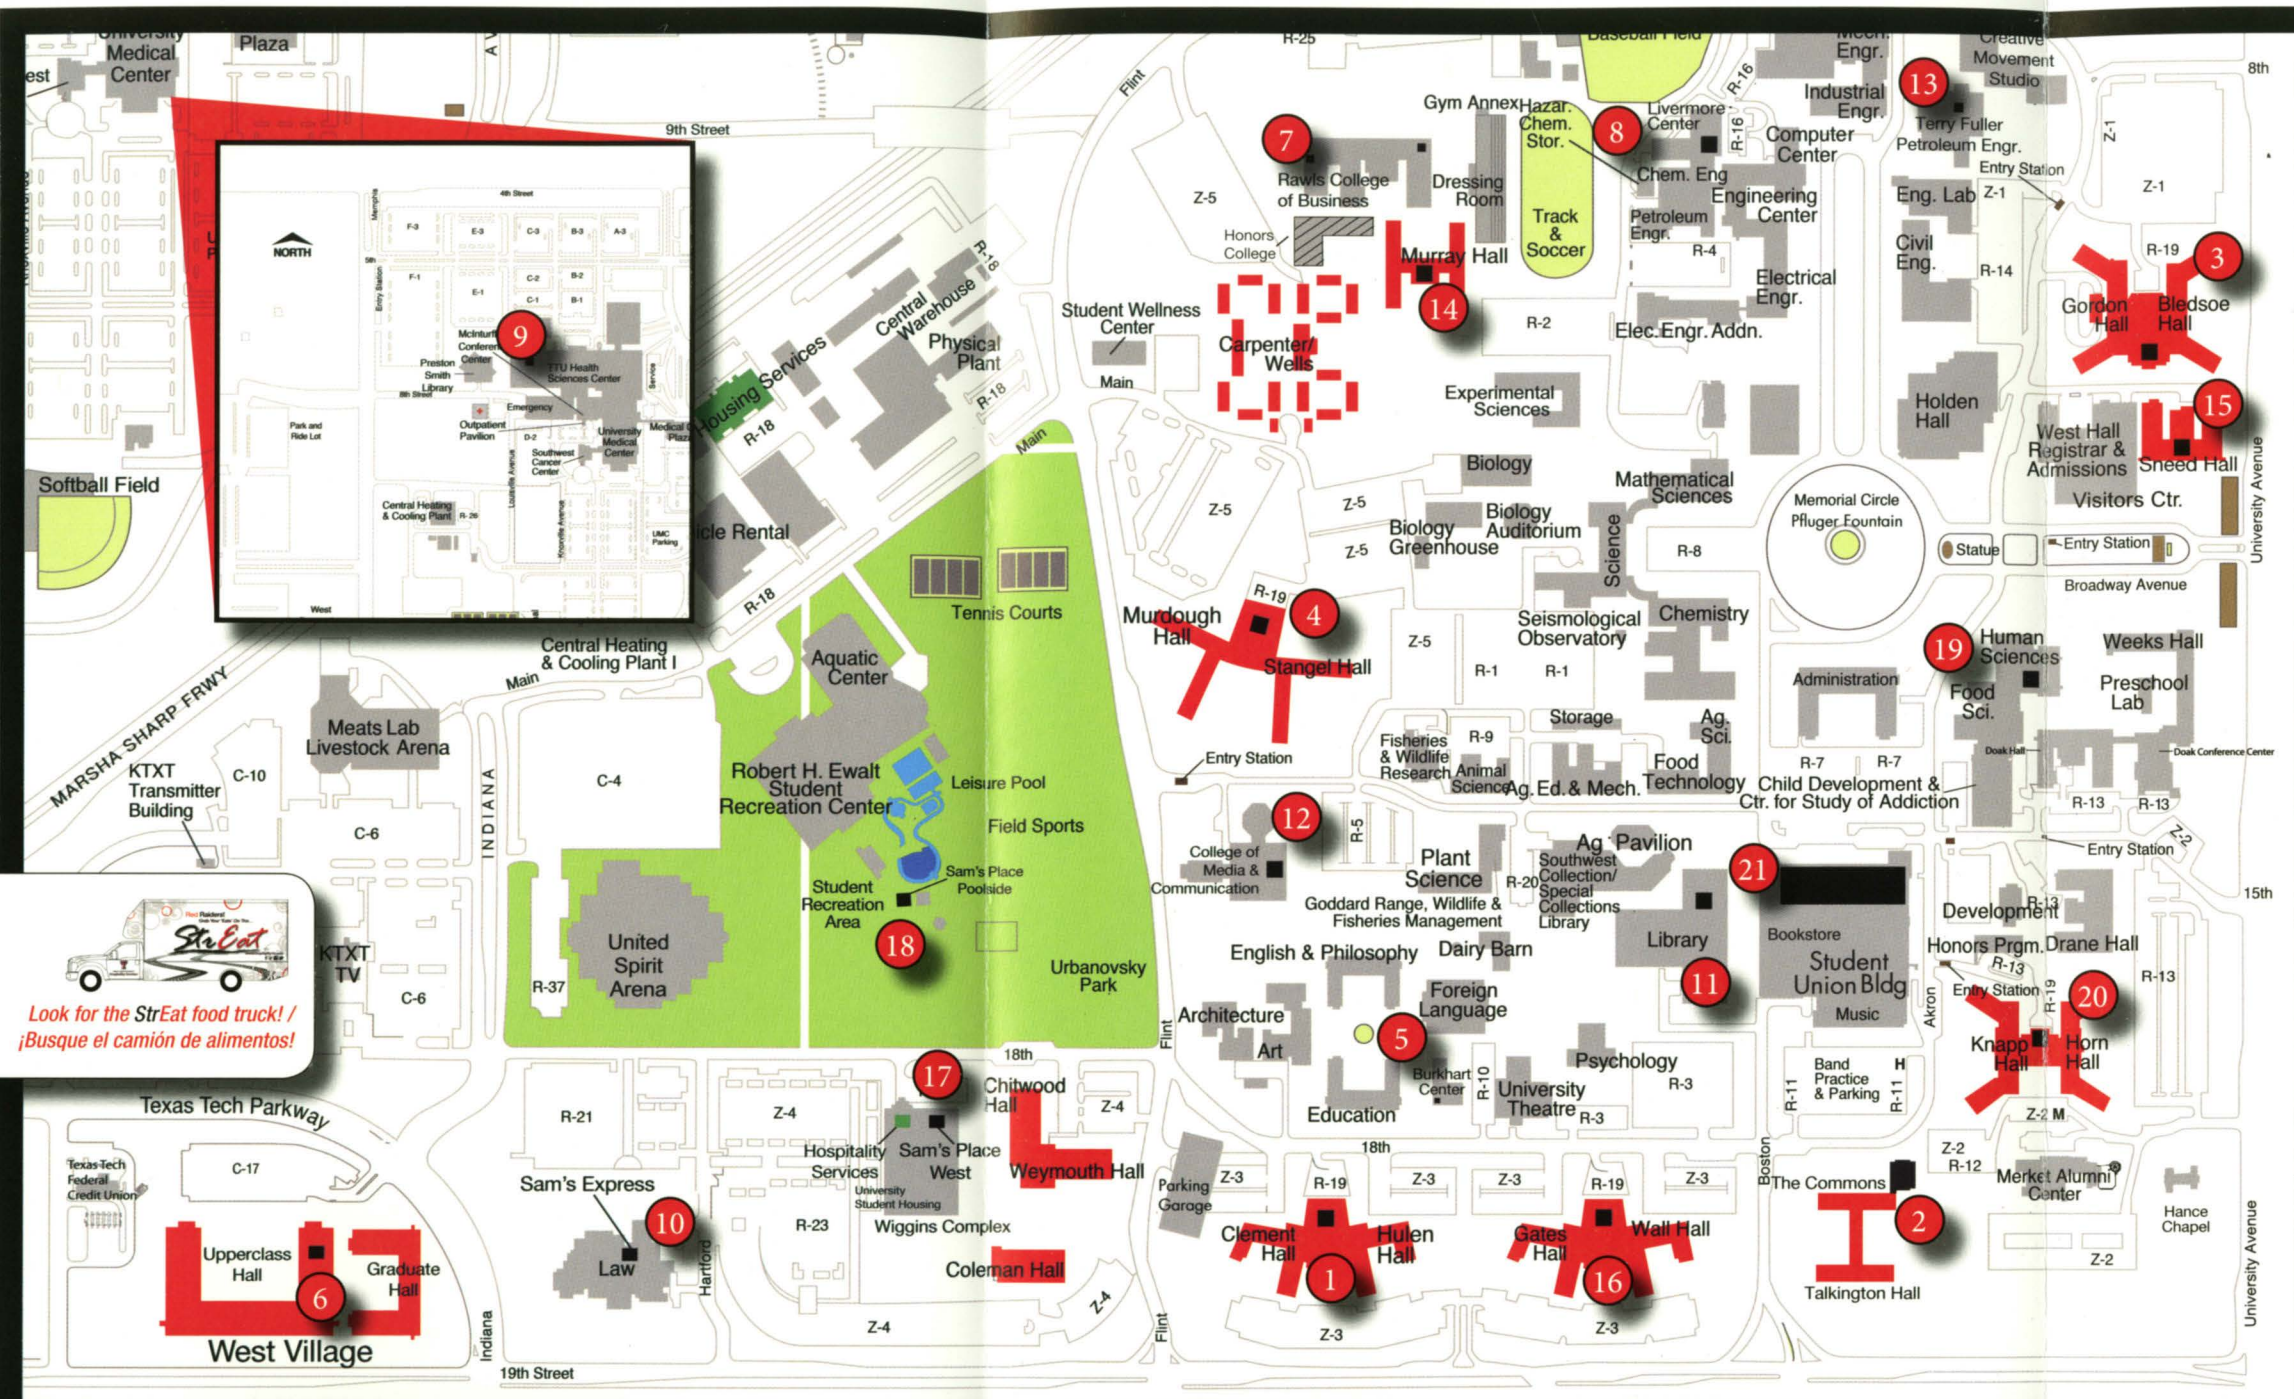

@EatAtTexasTech

Look for the StrEat food truck! / ¡Busque el camión de alimentos!

Where do Red Raiders EAT? / ¿Dónde puedo comer?

LEGEND / LEYENDA DEL MAPA ■ FOOD SERVICES / SERVICIOS DE COMIDA

	BLEDSE / GORDON 3
	THE FRESH PLATE
	BURKHART CENTER FOR AUTISM EDUCATION 5
	QUIZNOS®
	COLLEGE OF HUMAN SCIENCES 19
	SAM'S EXPRESS
	COLLEGE OF MEDIA & COMMUNICATION 12
	SAM'S EXPRESS
	ENGINEERING (LIVERMORE CENTER) 8
	SAM'S EXPRESS
	HORN / KNAPP 20
	ON-THE-GO
	HULEN / CLEMENT 1
	ALL-YOU-CARE-TO-EAT
	LIBRARY 11
	SAM'S EXPRESS
	MURRAY 14
	SAM'S PLACE
	RAWLS COLLEGE OF BUSINESS 7
	CHICK-FIL-A®
	EINSTEIN BROS® BAGELS
	REC CENTER LEISURE POOL 18
	SAM'S PLACE POOLSIDE
	SCHOOL OF LAW 10
	SAM'S EXPRESS
	SNEED 15
	SAM'S PLACE
	STANGEL / MURDOUGH 4
	THE MARKET featuring
	• Daybreak Coffee®
	• Fazolis®
	STUDENT UNION 21
	1923
	RED'S DONUT SHOPPE
	PACIUGO GELATO & CAFFÈ
	SAM'S PLACE
	SMART CHOICES
	UNION BISTRO
	UNION PLAZA UNION PLAZA
	• Center Sweets
	• Chick-fil-A® Express
	• Grab-n-Go
	• Metro Deli™
	• Sbarro®
	• Union Grill
	• Zi (Sushi With Gusto®)
	TALKINGTON 2
	THE COMMONS featuring
	• Einstein Bros® Bagels
	TERRY FULLER PETROLEUM ENGINEERING 13
	SAM'S EXPRESS
	TEXAS TECH UNIVERSITY HEALTH SCIENCES CENTER 9
	SAM'S EXPRESS
	WALL / GATES 16
	SAM'S PLACE
	WEST VILLAGE 6
	RAIDER EXCHANGE
	WIGGINS COMPLEX 17
	SAM'S PLACE WEST