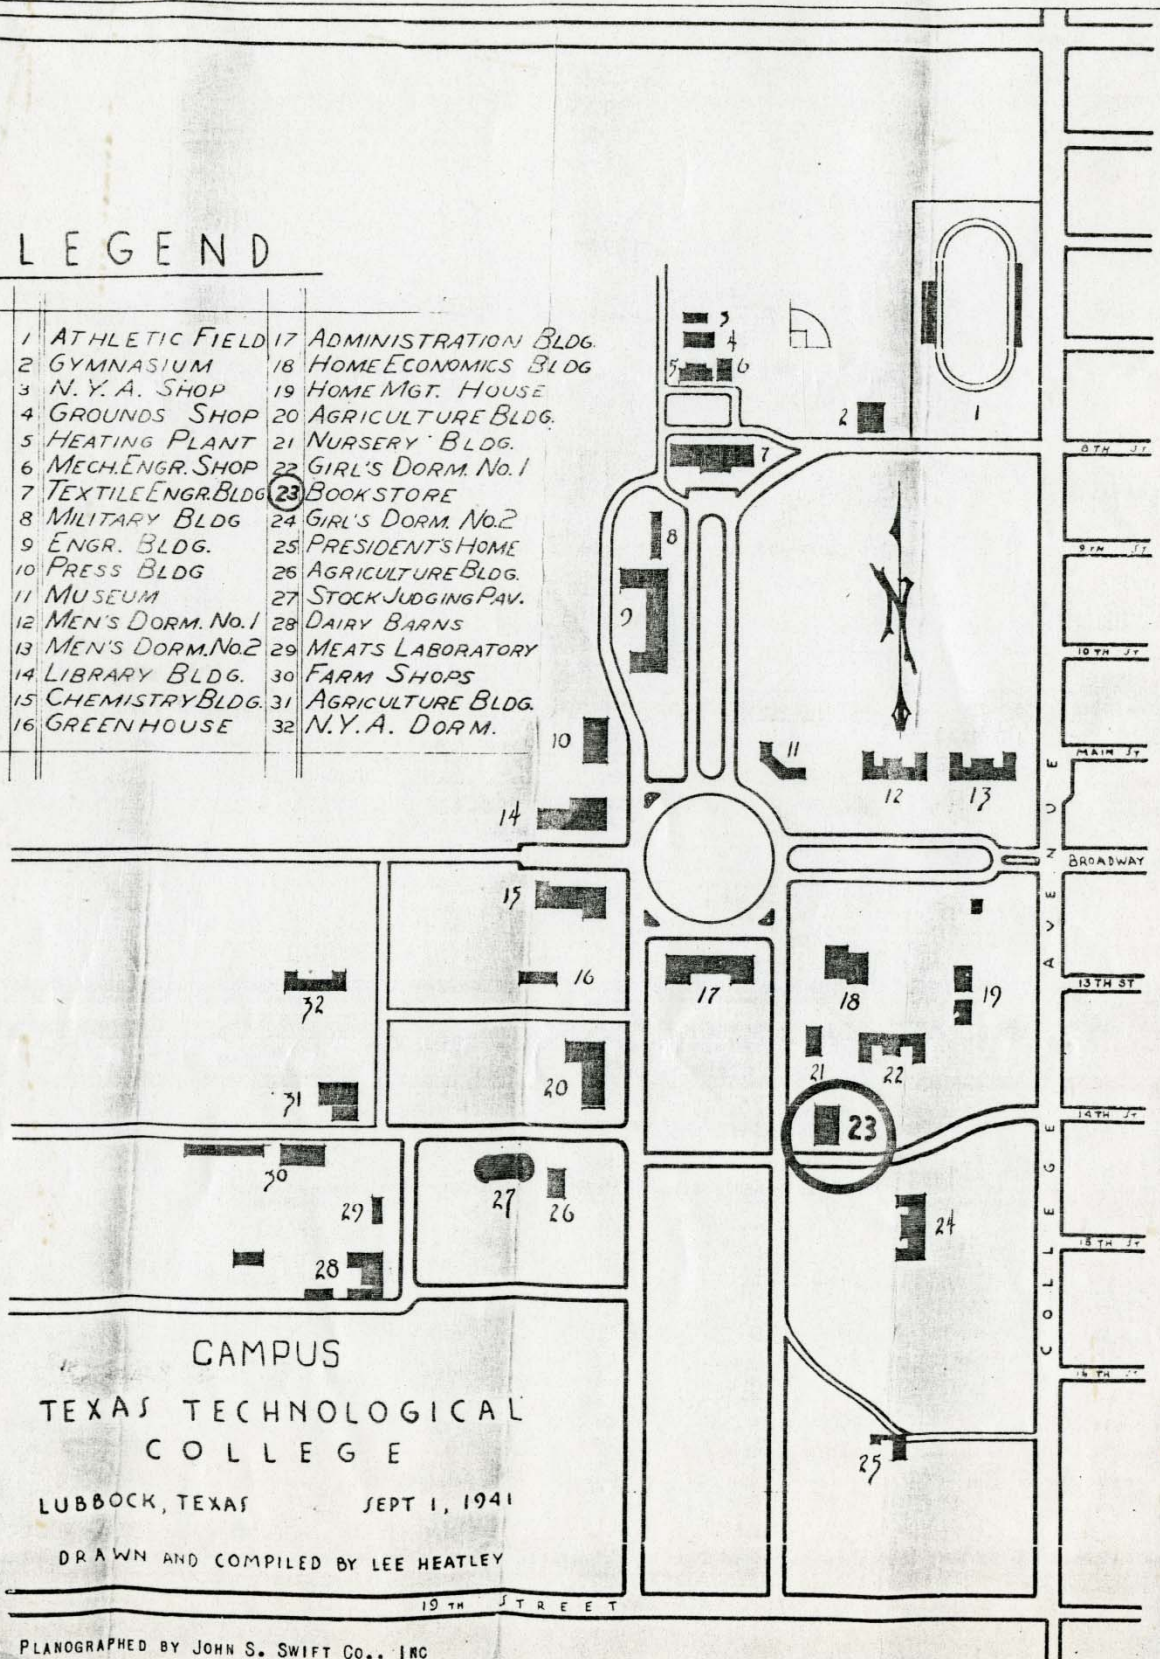

RJF: Texas Tech

SHEAFFER AND PARKER PENS
 LOOSE LEAF NOTEBOOKS
 TECH SEAL STATIONERY

TEXAS TECH COLLEGE BOOKSTORE

"On the Campus"

WEST OF GIRL'S DORMITORIES
 PENNANTS GIFTS AND GREETING CARDS

CORONA PORTABLE TYPEWRITERS
 USED AND NEW TEXTBOOKS
 SPORTS EQUIPMENT

LEGEND

- | | |
|-----------------------|-------------------------|
| 1 ATHLETIC FIELD | 17 ADMINISTRATION BLDG. |
| 2 GYMNASIUM | 18 HOME ECONOMICS BLDG. |
| 3 N. Y. A. SHOP | 19 HOME MGT. HOUSE |
| 4 GROUNDS SHOP | 20 AGRICULTURE BLDG. |
| 5 HEATING PLANT | 21 NURSERY BLDG. |
| 6 MECH. ENGR. SHOP | 22 GIRL'S DORM. No. 1 |
| 7 TEXTILE ENGR. BLDG. | 23 BOOKSTORE |
| 8 MILITARY BLDG. | 24 GIRL'S DORM. No. 2 |
| 9 ENGR. BLDG. | 25 PRESIDENT'S HOME |
| 10 PRESS BLDG. | 26 AGRICULTURE BLDG. |
| 11 MUSEUM | 27 STOCK JUDGING PAV. |
| 12 MEN'S DORM. No. 1 | 28 DAIRY BARN |
| 13 MEN'S DORM. No. 2 | 29 MEATS LABORATORY |
| 14 LIBRARY BLDG. | 30 FARM SHOPS |
| 15 CHEMISTRY BLDG. | 31 AGRICULTURE BLDG. |
| 16 GREENHOUSE | 32 N. Y. A. DORM. |

CAMPUS
 TEXAS TECHNOLOGICAL
 COLLEGE
 LUBBOCK, TEXAS SEPT 1, 1941
 DRAWN AND COMPILED BY LEE HEATLEY