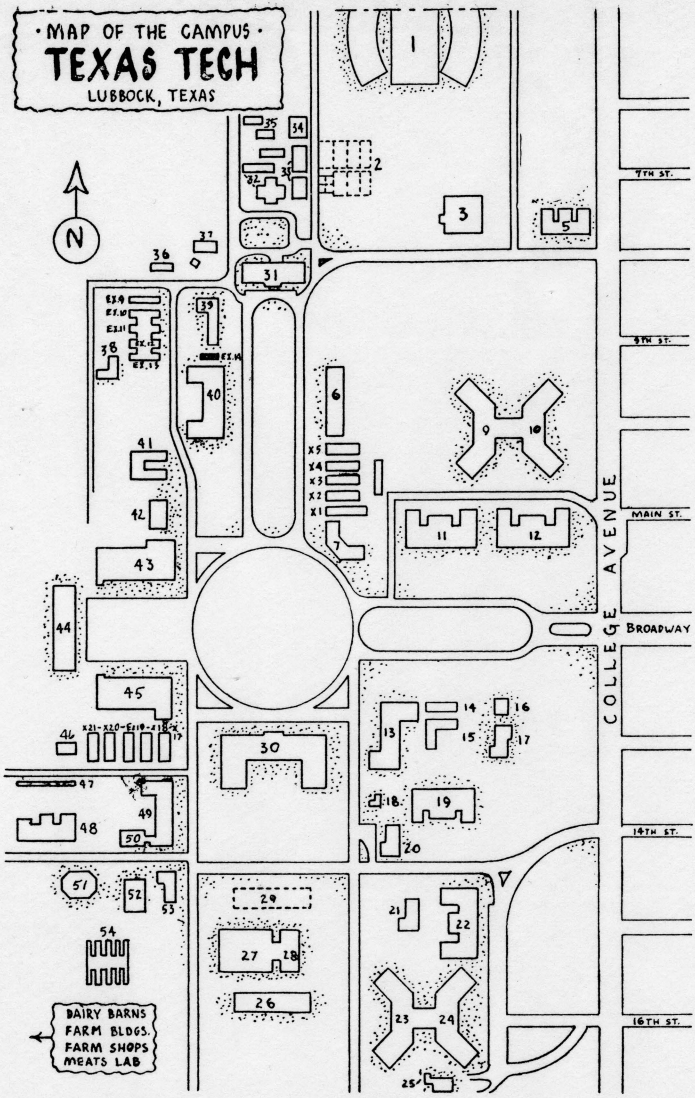

• MAP OF THE CAMPUS •
TEXAS TECH
 LUBBOCK, TEXAS

LEGEND

LEGEND			
Ad. Bldg.	30	East Engr. Bldg.	6
Ag. Bldg.	49	Extension Bldg.	53
Air and Military		Farm Shops	47
Sc. Bldg.	39, X9, X10	Garage	34
Arch. Lab.	X1, X2	Gordon Hall	9
Bledsoe Hall	10	Greenhouse	46
Bookstore	20	Greenhouses	54
Cafeteria	28	Gym.	3
Casa Linda	16	Home Ec. Bldg.	13
Chem. Bldg.	45	Home Management	
Chem. Labs.	X17, X20, X21	House	17
Classroom Annex	X3	Horn Hall	24
Clay Research	36	Jones Stadium	1
Dairy Manufactures		Knapp Hall	23
Bldg.	50	Library	43
Doak Hall	19	Mech. Engr. Shops	33
Drane Hall	22	Museum	7
Music Bldg.	26	Naval Reserve Center ...	5
Dorm Office	21	Nursery	18
		Pet. Engr. Bldg.	38
		Power Plant	32
		Psychology Bldg.	14
		President's Home	25
		Journalism Bldg.	42
		Rec. Hall	27
		Science Bldg.	44
		Science Labs.	X18, X19
		Sneed Hall	12
		Speech Bldg.	52
		Stock Judging Pavilion ...	51
		Storage Bldgs.	35
		Student Union Bldg.	29
		Tennis Courts	2
		Test. and Counsel.	
		Center	15
		Textile Engr. Bldg.	31
		Textile Engr. Lab.	37
		Veterinary Science Bldg. ...	48
		West Engr. Bldg.	40
		West Hall	11