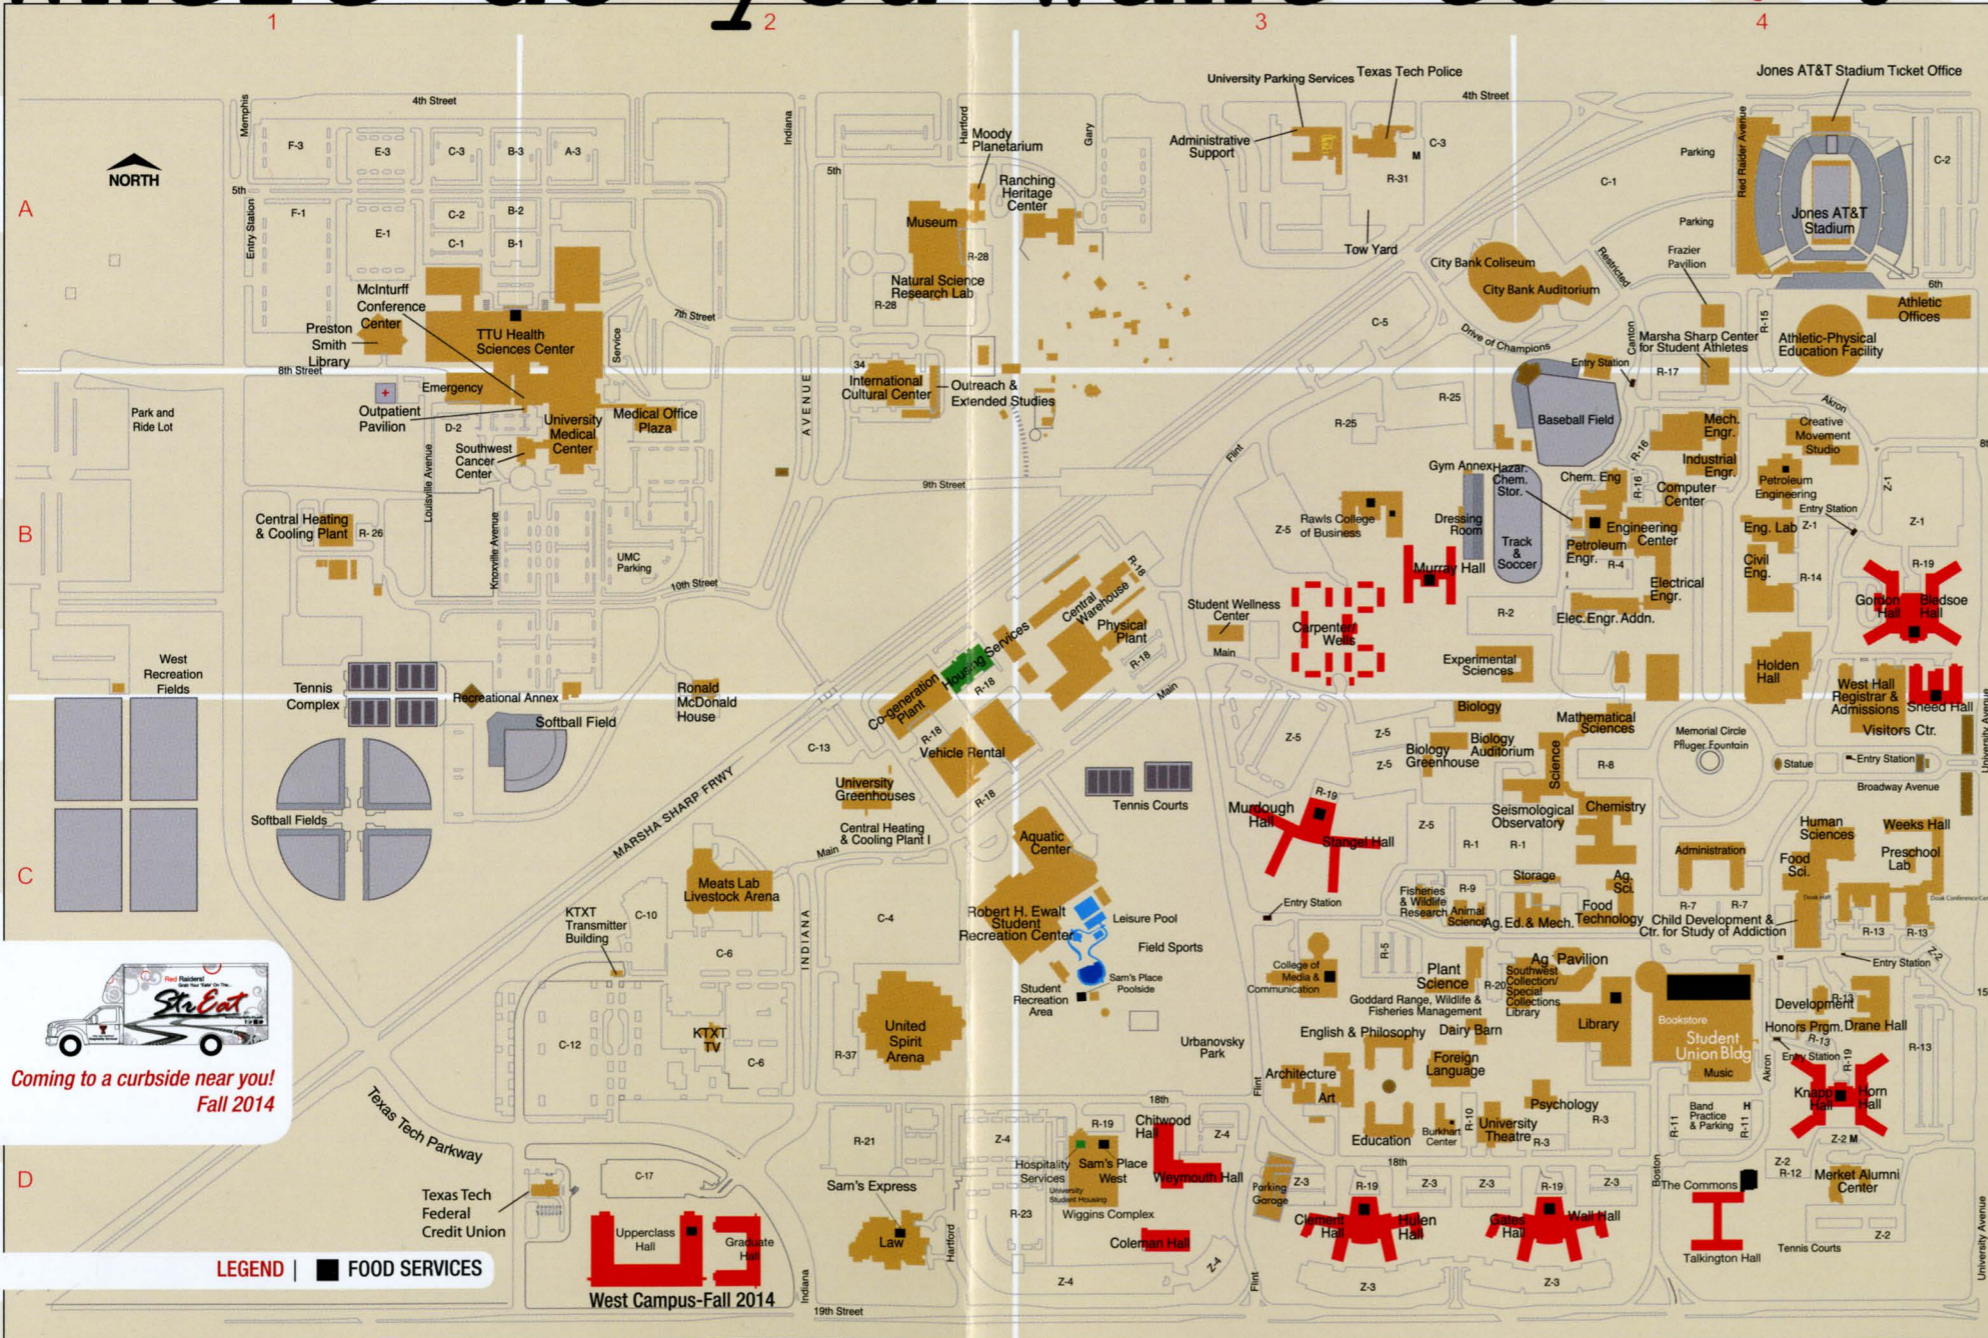

Where do you want to eat?

	BLEDSE / GORDON	4B
	THE FRESH PLATE	
	BURKHART CENTER FOR AUTISM EDUCATION	3D
	QUIZNOS®	
	COLLEGE OF MEDIA & COMMUNICATIONS	3C
	SAM'S EXPRESS	
	ENGINEERING	4B
	SAM'S EXPRESS	
	HORN / KNAPP	3D
	SMART CHOICES	
	HULEN / CLEMENT	4D
	ALL-YOU-CARE-TO-EAT	
	LAW SCHOOL	2D
	SAM'S EXPRESS	
	LIBRARY	4C
	SAM'S EXPRESS	
	MURRAY	3B
	SAM'S PLACE	
	PETROLEUM ENGINEERING	4C
	SAM'S EXPRESS	
	RAWLS COLLEGE OF BUSINESS	3B
	EINSTEIN BROS® BAGELS	
	SAM'S EXPRESS (IN THE BASEMENT)	
	REC CENTER LEISURE POOL	3C
	SAM'S PLACE POOLSIDE	
	SNEED	4B
	SAM'S PLACE	
	STANGEL / MURDOUGH	3C
	THE MARKET	
	<ul style="list-style-type: none"> • The Carvery • Chopstix • Daybreak Coffee® • Fazolis® 	
	<ul style="list-style-type: none"> • Red & Black Grill • Subs & Wraps • Tacos y Mas • Toss'd (MTO) Salads 	
	STUDENT UNION	4C
	1923	
	UNION PLAZA UNIONplaza	
	<ul style="list-style-type: none"> • Center Sweets • Chick-fil-A® • Grab-n-Go • Sbarro® • Sub Station • Union Grill • Zi (Sushi With Gusto®) 	
	STREET	
	COLD CORNER	
	SAM'S PLACE	
	SMART CHOICES	
	UNION BISTRO	
	TALKINGTON	4D
	THE COMMONS	
	TEXAS TECH UNIVERSITY HEALTH SCIENCES CENTER	A1
	SAM'S EXPRESS	
	WALL / GATES	4D
	SAM'S PLACE	
	WEST CAMPUS	2D
	RAIDER EXCHANGE	
	WIGGINS COMPLEX	3D
	SAM'S PLACE WEST	

Star Eat
Coming to a curbside near you!
Fall 2014